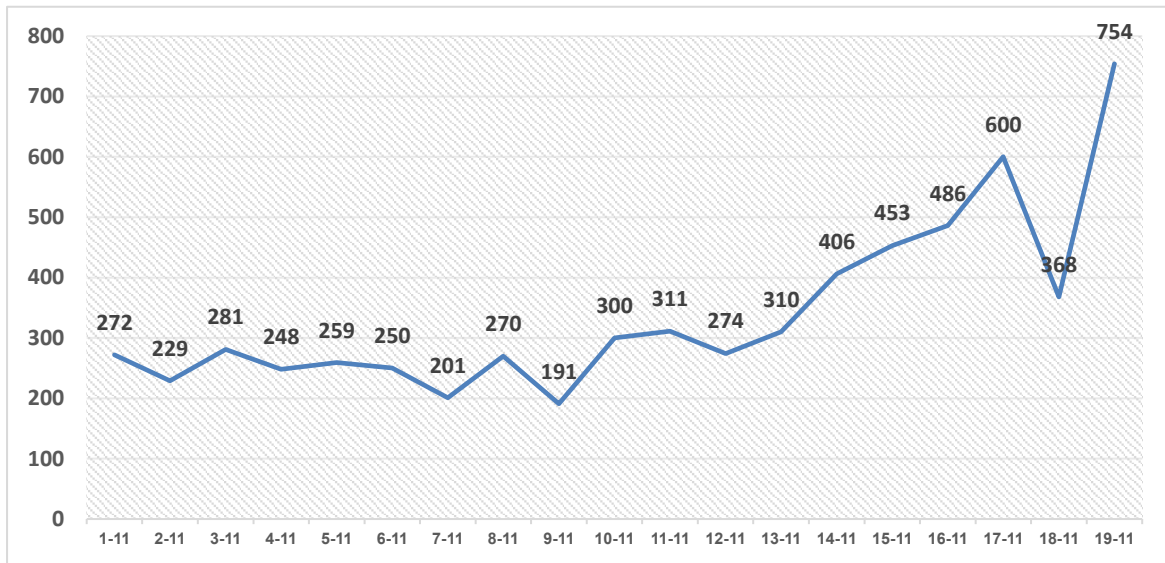

### Summary of the epidemiological situation

Table (1) shows the numbers of cases

	Confirmed	Recovered	Deaths	Active
Today	754	205	2	4374
Total	13193	8761	58	

Table (2) shows the number of samples and the positive

	Samples	Positive
Today	3142	754
Total accumulative	164667 *	13193

\*Since the break out of covid-19 within community

## Local reported cases within community – Emergency level (D)

• The total number of confirmed cases is 12955, of which 4341 are still active cases receive medical care in hospitals and isolation centers, 8557 cases fully recovered and were discharged, while the number of deaths reached 57 deaths.

### I. Daily number of new cases within the community

Graph (1) shows number of new cases per day within the community