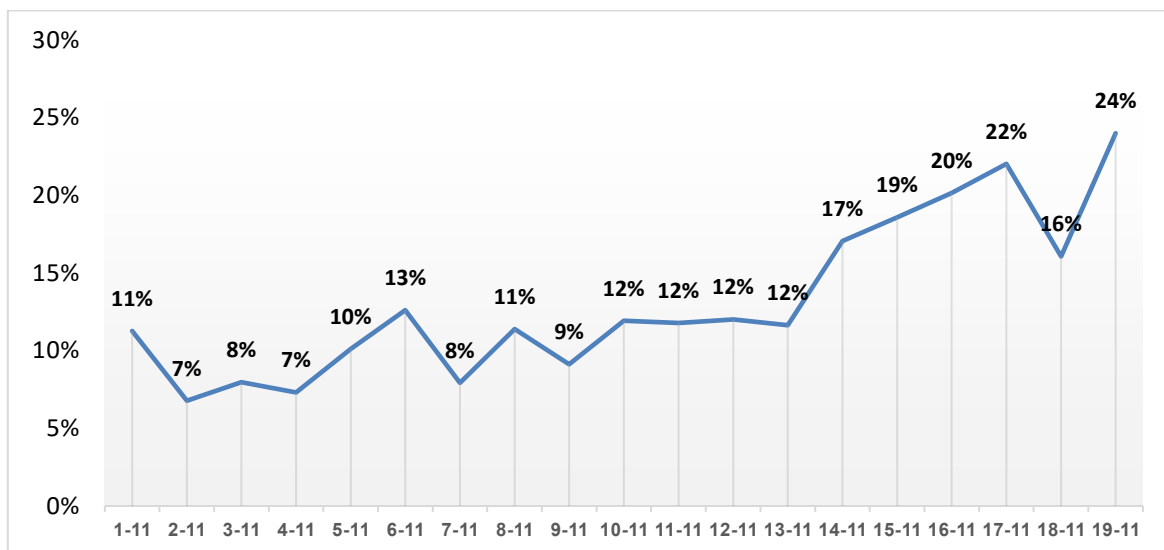

II. The percentage of positive tests of the daily samples

Graph (2) shows percentage of positive tests of the examined samples per day