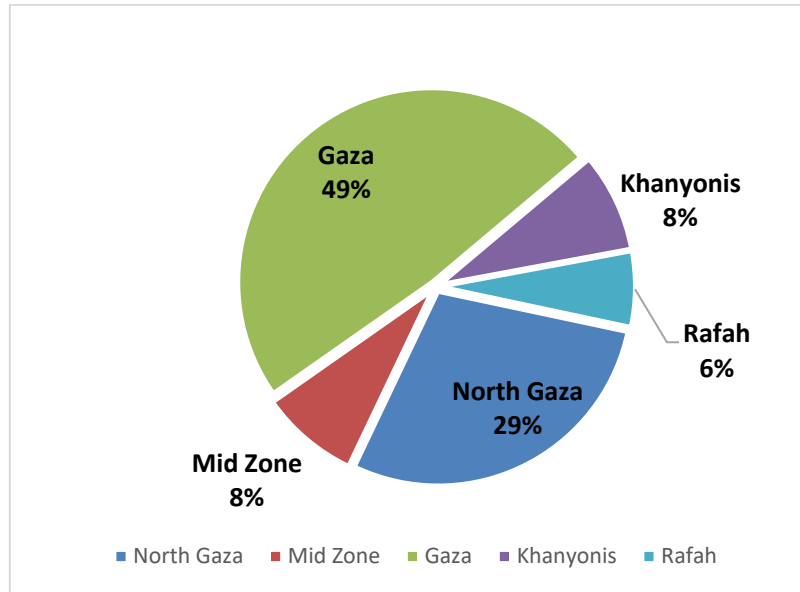

III. Incidence of cases by governorate

Governorate	Cases	Population	Incidence rate per 100,000
North Gaza	3792	416,906	910
Gaza	6412	690,111	929
Mid zone	1081	325,884	332
Khanyonis	1082	413,727	262
Rafah	826	260,117	318
Gaza strip	13193	2,106,745	626

IV. Geographical distribution of confirmed cases within the community

Graph (2) shows geographical distribution of cases within the community per governorate.